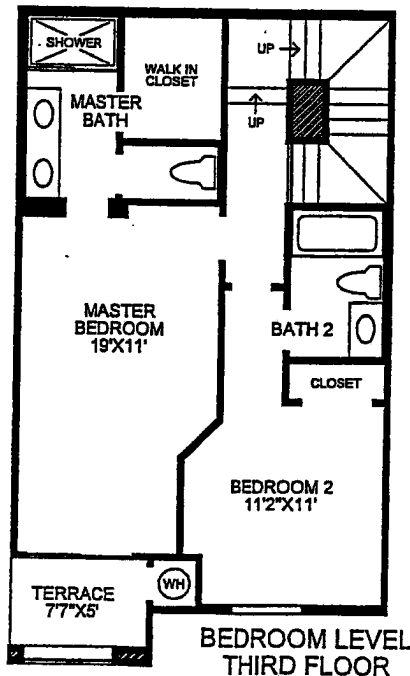

# THE MONTEFRIO VISTA COLLECTION

The dining and living rooms feature an open design with a fireplace and access to an outdoor terrace.

The well appointed kitchen is conveniently located with many amenities and a raised breakfast bar.

The Master bedroom features a walk in closet, private terrace, and a master bath with shower, dual vanities and private toilet room.

2 Bedrooms, 2-1/2 Baths, 2 terraces, and laundry area.

DRAFT

The floorplans and elevations of *Toll Brothers* homes are copyrighted. We have enforced and will continue to enforce our federal copyrights to protect the investment of our homebuyers.