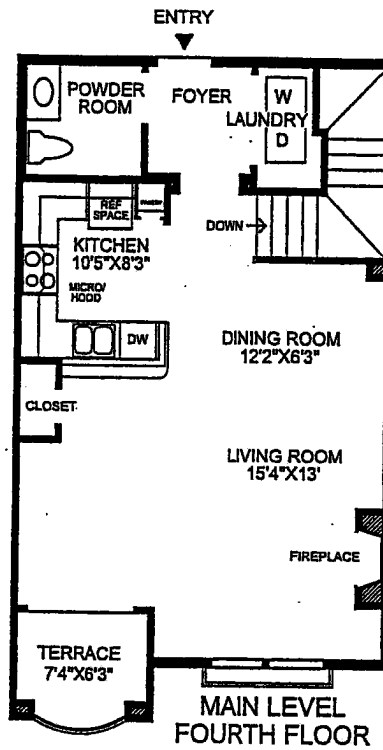

# THE MONTEFRIO VISTA COLLECTION

The dining and living rooms feature an open design with a fireplace and access to an outdoor terrace.

The well appointed kitchen is conveniently located with many amenities and a raised breakfast bar.

The Master bedroom features a walk in closet, private terrace, and a master bath with shower, dual vanities and private toilet room.

2 Bedrooms, 2-1/2 Baths, 2 terraces, and laundry area.

DRAFT

The floorplans and elevations of *Toll Brothers* homes are copyrighted. We have enforced and will continue to enforce our federal copyrights to protect the investment of our homebuyers.