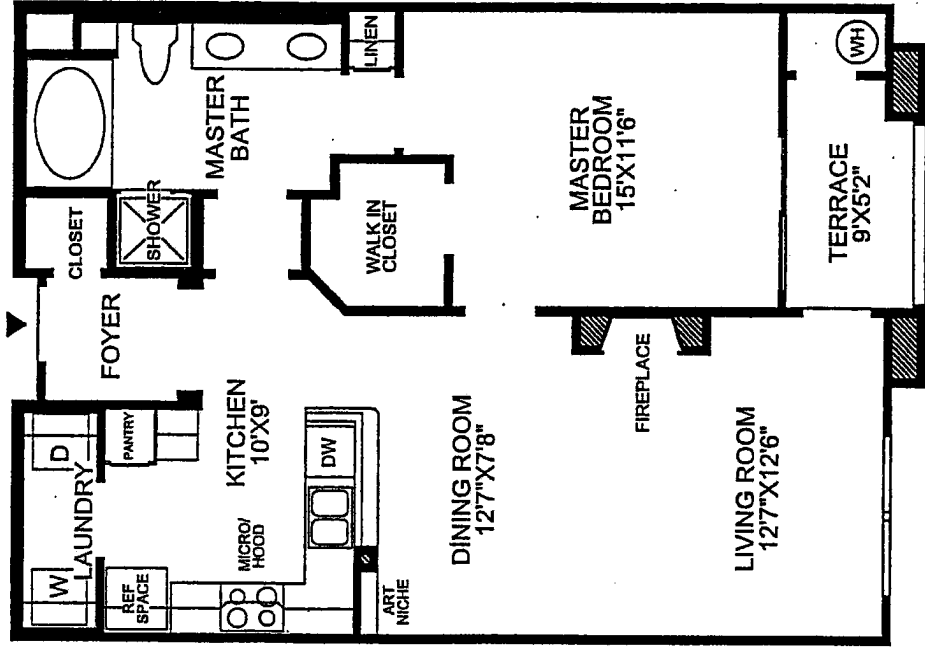

THE LEON COLLECTION

The Dining and Living rooms feature an open design with a fireplace and access to the private terrace.

The well appointed Kitchen features a pantry and easy access to the separate laundry room.

The Master bedroom features a walk in closet, and direct access to the terrace, a master bath with soaking tub, separate shower, and dual vanities.

1 Bedroom, 1 Bath, plus terrace

DRAFT

MAIN LEVEL