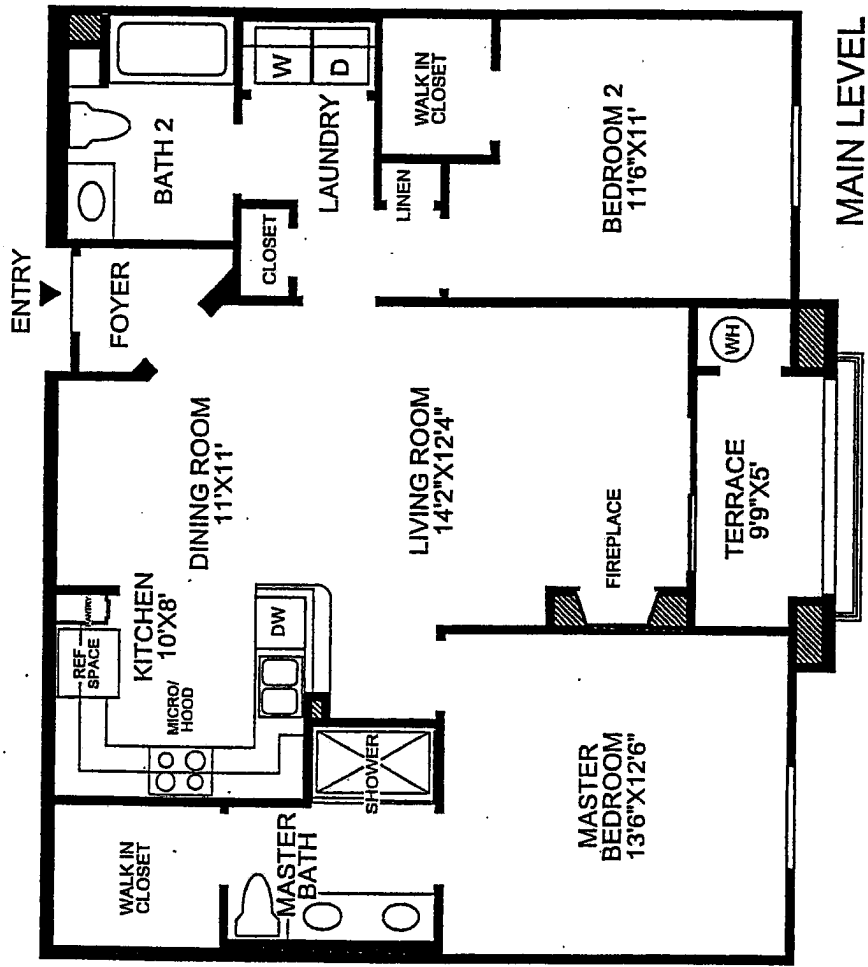

# THE CORRIDA COLLECTION

The Entry leads to an elegant foyer.

Open living area provides views from the well appointed kitchen through the living and dining rooms to the covered outdoor terrace.

The Master bedroom features a walk in closet, and master bath with shower and dual vanities.

2 Bedrooms, 2 Baths, Laundry area, plus terrace

All room dimensions are approximate, shown to the maximum dimensions of each room, and are subject to field variation. Dimensions should not be used to calculate room square footage. Some windows and floor plans may vary with elevations. Some features may vary from community to community. Please consult a Sales Manager for details. Options purchased must be specified in exhibit B.