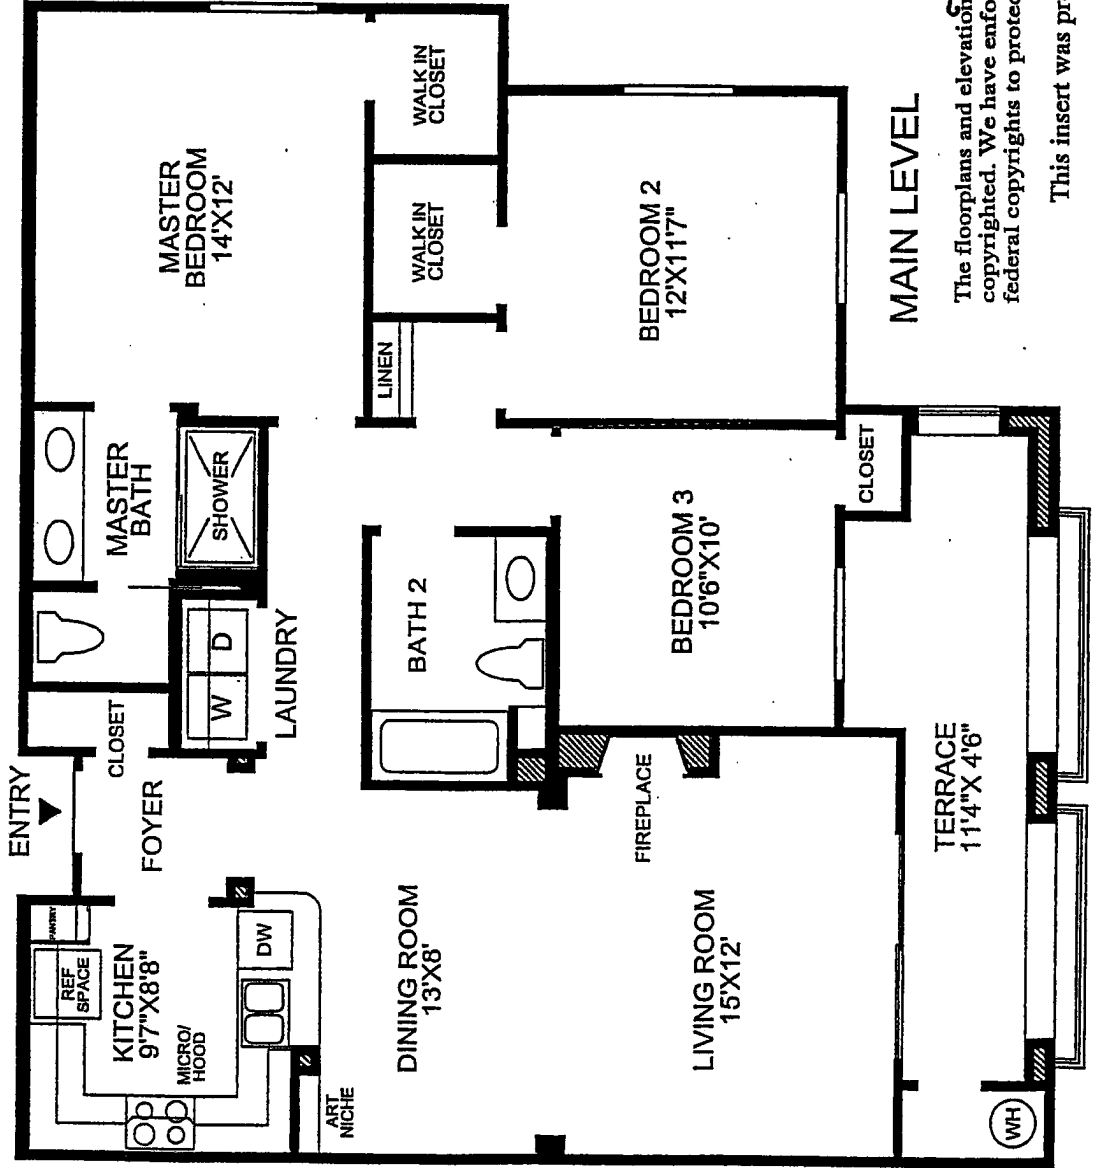

# THE ARONA COLLECTION

The foyer flows into the dining and living rooms and provides access out to the grand terrace for convenient entertaining.

The well appointed kitchen features many amenities and opens onto the dining room.

The Master Bedroom offers a walk in closet, and a master bath with shower, dual vanities, and private toilet room.

3 Bedrooms, 2 Baths, laundry aca, plus terrace.

The floorplans and elevations of **Puff-brothers** homes are copyrighted. We have enforced and will continue to enforce our federal copyrights to protect the investment of our homebuyers.