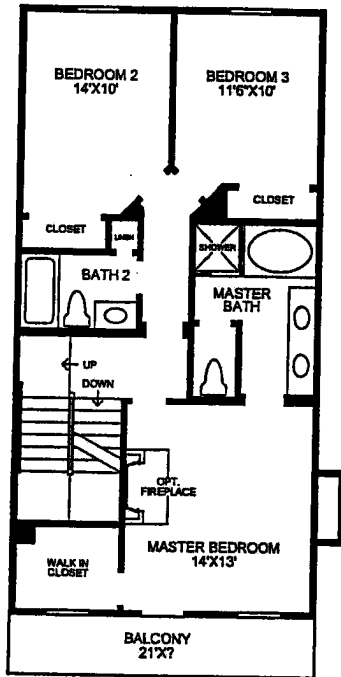

THE KINSDALE ELITE COLLECTION

Private front entry with expansive porch.

Dramatic split level dining and living room with fireplace and views to front porch.

The spacious kitchen with island and convenient pantry opens to the family room.

The Master Bedroom features a walk in closet, optional fireplace, and an expansive balcony, a master bath with dual vanities, soaking tub, separate shower, and private toilet room.

Spacious loft features a half bath and charming dormer windows.

3 bedrooms plus loft, 2 ½ baths plus powder room, Family room, laundry, and direct access, two car, side by side garage.

DRAFT