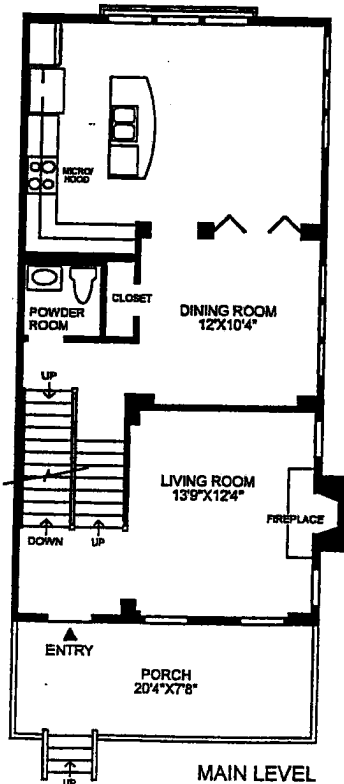

THE KINSDALE ELITE COLLECTION

Private front entry with expansive porch.

Dramatic split level dining and living room with fireplace and views to front porch.

The spacious kitchen with island and convenient pantry opens to the family room.

The Master Bedroom features a walk in closet, optional fireplace, and an expansive balcony, a master bath with dual vanities, soaking tub, separate shower, and private toilet room.

Spacious loft features a half bath and charming dormer windows.

3 bedrooms plus loft, 2 ½ baths plus powder room, Family room, laundry, and direct access, two car, side by side garage.

DRAFT