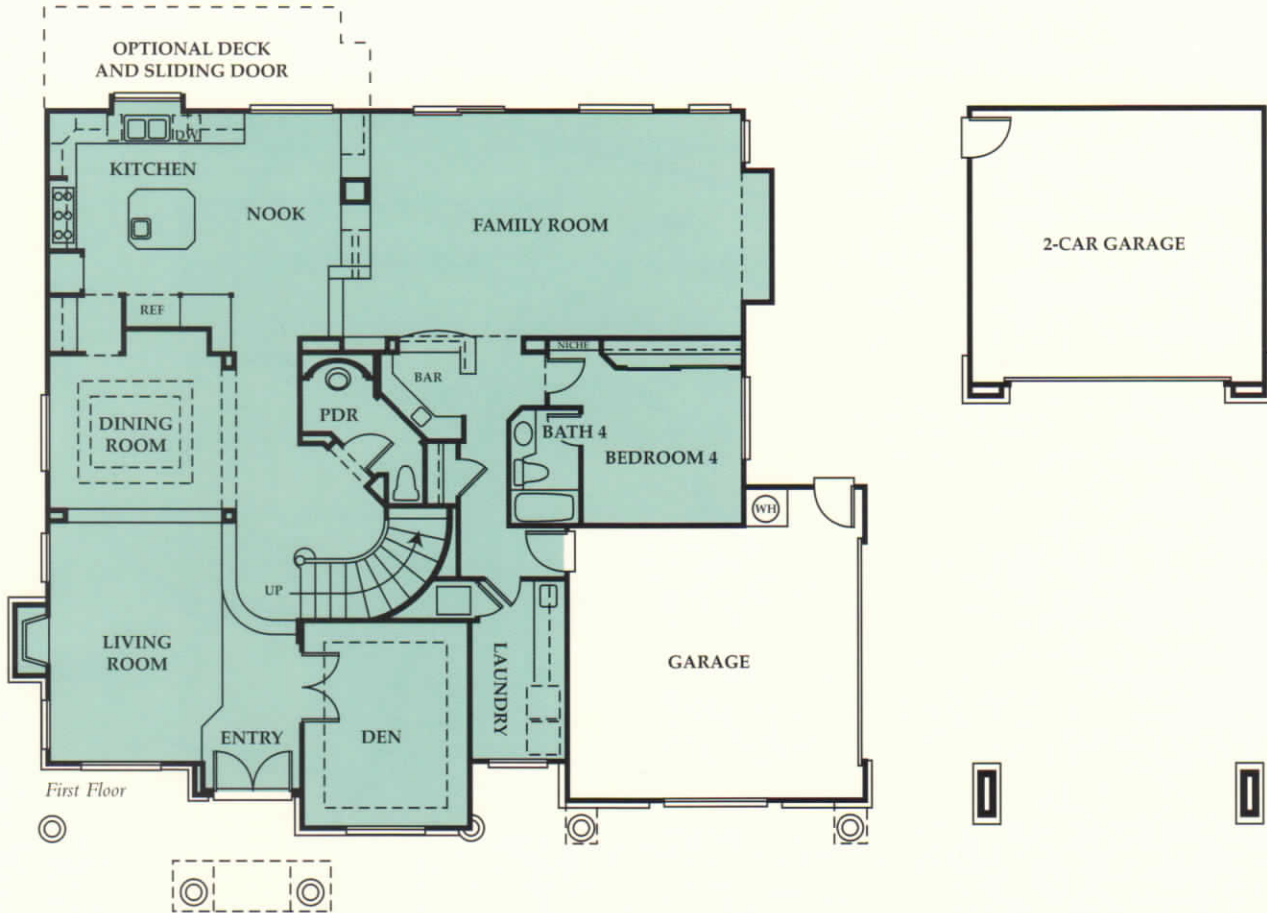

# T H E M O U N T I N E R

*Elevation A*

*Elevation B*

*Elevation C*

# THE MOUNIER

Four Bedrooms plus Loft and Den, Optional Bedroom 5 or Teen Room

Approximately 4,345 Square Feet

\*Deck dimensions will vary to accommodate building setbacks.