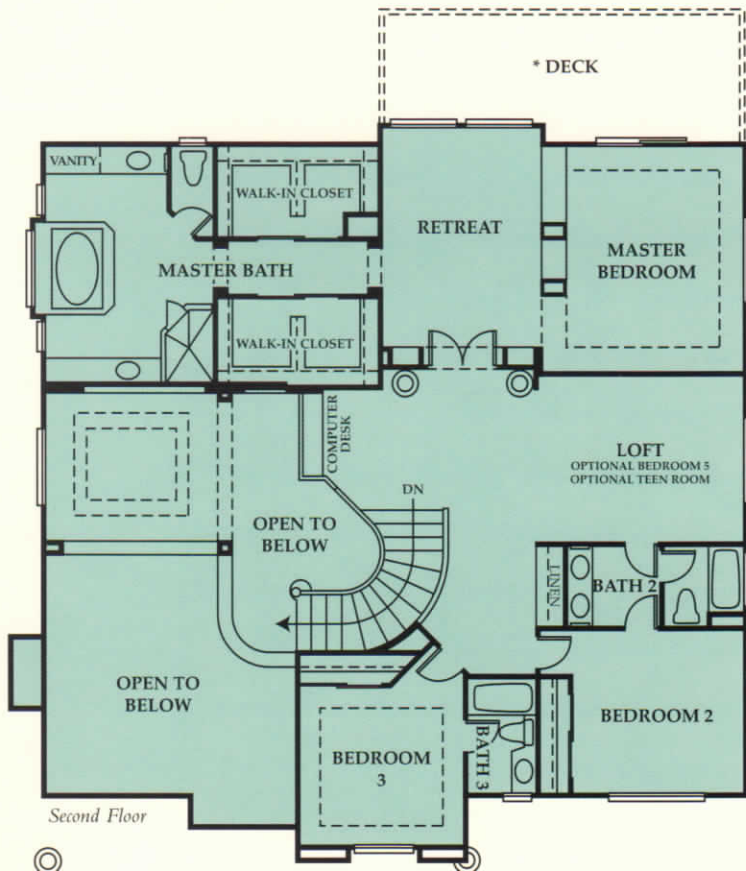

# T H E M O U N T I N E R

*Elevation A*

*Elevation B*

*Elevation C*

# THE MOUNIER

Four Bedrooms plus Loft and Den, Optional Bedroom 5 or Teen Room

Approximately 4,345 Square Feet

\*Deck dimensions will vary to accommodate building setbacks.