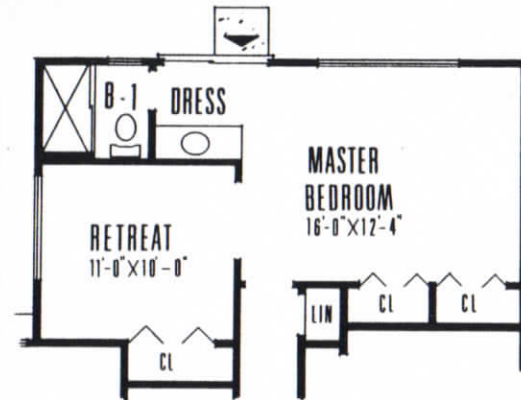

# THE WOODHAVEN HOUSE

ALTERNATE FLOOR PLAN

Dramatic 8 foot sliding glass doors provide light and join the family room to the patio. There is a roomy pantry off the kitchen, and the washer-dryer area is conveniently located off the family room.

## THE QUIET AREA

Whether as a three bedroom or as a four bedroom house, the quiet area is a wing unto itself. As in all Morrison Homes, the owners' bedroom is planned as an adult haven. Not only is there a private bath, but it is compartmented for double usage. Clothing storage should never be a problem, as there is a 10 foot closet.