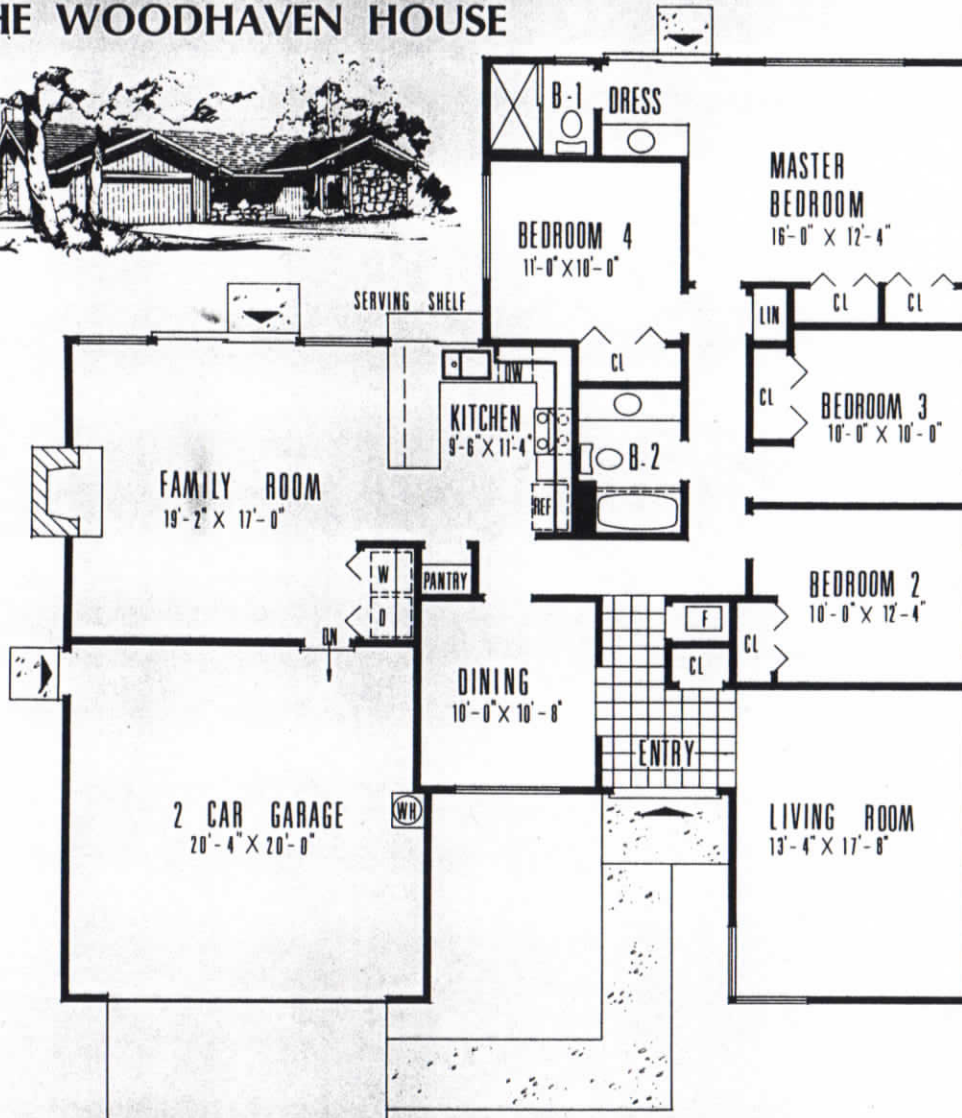

# THE WOODHAVEN HOUSE

ALTERNATE FLOOR PLAN

Dramatic 8 foot sliding glass doors provide light and join the family room to the patio. There is a roomy pantry off the kitchen, and the washer-dryer area is conveniently located off the family room.

## THE QUIET AREA

Whether as a three bedroom or as a four bedroom house, the quiet area is a wing unto itself. As in all Morrison Homes, the owners' bedroom is planned as an adult haven. Not only is there a private bath, but it is compartmented for double usage. Clothing storage should never be a problem, as there is a 10 foot closet.

## THE WOODHAVEN HOUSE

This is a ranch house full of surprises and all of them pleasant. While its floor plan is traditional in its separation of formal and informal areas, it is up-to-the-minute in its varied ceiling heights and in its expansive use of glass. For the family that appreciates both the past and the present this is the perfect home.