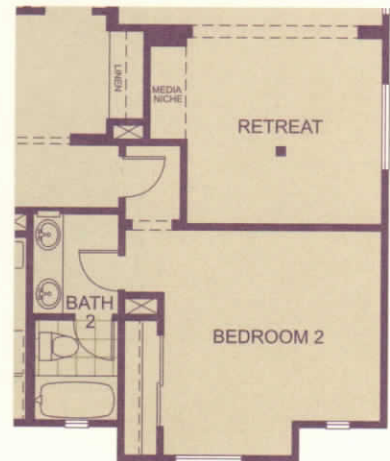

# THE WILLOW

Residence Four  
 5 Bedrooms, 4-1/2 Baths,  
 Optional Retreat and Suite/Bedroom 5  
 Approx. 3,067 Square Feet

FIRST FLOOR  
 (Elevation C)

Suite with Bedroom 5 Option

Elevation A

Elevation B

SECOND FLOOR  
 (Elevation C)

Retreat Option  
 (Note - Bath 2 changes when  
 this option is selected)

Elevation C - modeled