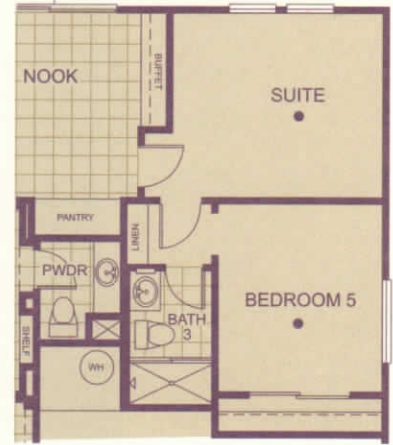

# THE WILLOW

Residence Four  
 5 Bedrooms, 4-1/2 Baths,  
 Optional Retreat and Suite/Bedroom 5  
 Approx. 3,067 Square Feet

FIRST FLOOR  
 (Elevation C)

Suite with Bedroom 5 Option

Elevation A

Elevation B

SECOND FLOOR  
 (Elevation C)

Retreat Option  
 (Note - Bath 2 changes when  
 this option is selected)

Elevation C - modeled