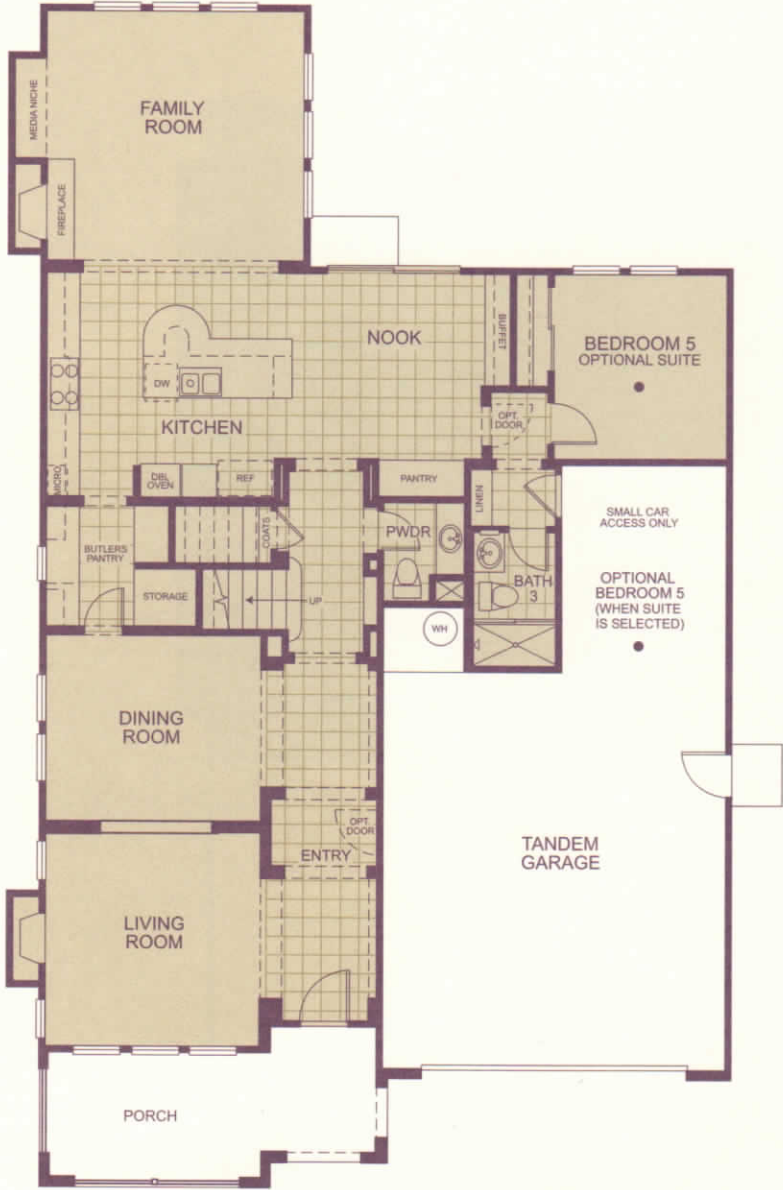

# THE WILLOW

Residence Four  
 5 Bedrooms, 4-1/2 Baths,  
 Optional Retreat and Suite/Bedroom 5  
 Approx. 3,067 Square Feet

FIRST FLOOR  
 (Elevation C)

Suite with Bedroom 5 Option

Elevation A

Elevation B

SECOND FLOOR  
 (Elevation C)

Retreat Option  
 (Note - Bath 2 changes when  
 this option is selected)

Elevation C - modeled