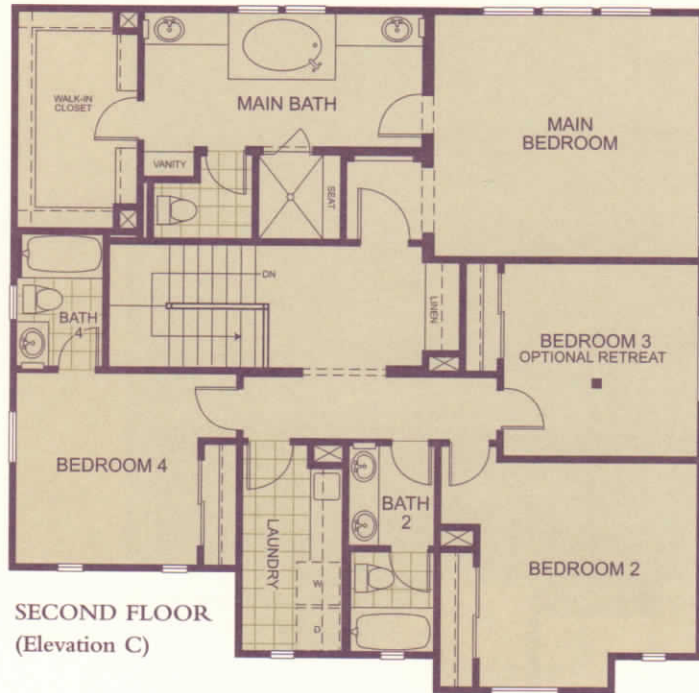

# THE WILLOW

Residence Four  
 5 Bedrooms, 4-1/2 Baths,  
 Optional Retreat and Suite/Bedroom 5  
 Approx. 3,067 Square Feet

FIRST FLOOR  
 (Elevation C)

Suite with Bedroom 5 Option

Elevation A

Elevation B

SECOND FLOOR  
 (Elevation C)

Retreat Option  
 (Note - Bath 2 changes when  
 this option is selected)

Elevation C - modeled