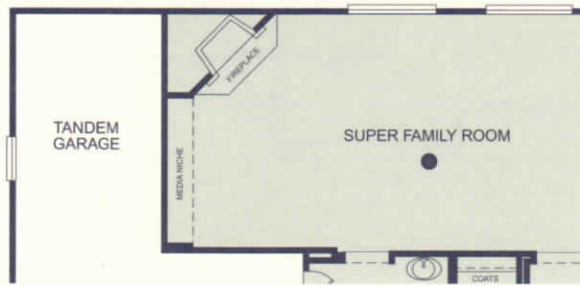

THE ESSEX

Residence Two
 4 Bedrooms, 4-1/2 Baths, Den
 Optional Bedroom Five, Optional Super Family Room,
 Optional Retreat, Optional Bonus Room
 Approx. 3,900 Square Feet

Optional Bedroom 5

Optional Super Family Room
 (in Lieu of Fourth-Car Garage Space)
 Adds Approx. 173 Square Feet

Elevation A

Elevation B - Modeled

Artists' conceptions of floor plans and elevations.

Optional Bonus Room
Adds Approx. 305 Square Feet

Optional Retreat

SECOND FLOOR
(Elevation B)

Elevation C