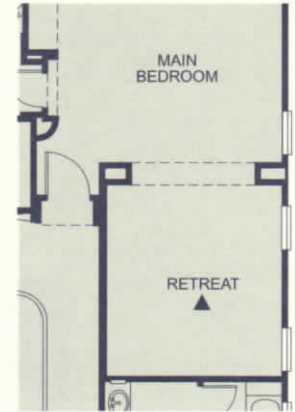

THE ESSEX

Residence Two
 4 Bedrooms, 4-1/2 Baths, Den
 Optional Bedroom Five, Optional Super Family Room,
 Optional Retreat, Optional Bonus Room
 Approx. 3,900 Square Feet

Optional Bedroom 5

Optional Super Family Room
 (in Lieu of Fourth-Car Garage Space)
 Adds Approx. 173 Square Feet

Elevation A

Elevation B - Modeled

Artists' conceptions of floor plans and elevations.

Optional Bonus Room
Adds Approx. 305 Square Feet

Optional Retreat

SECOND FLOOR
(Elevation B)

Elevation C