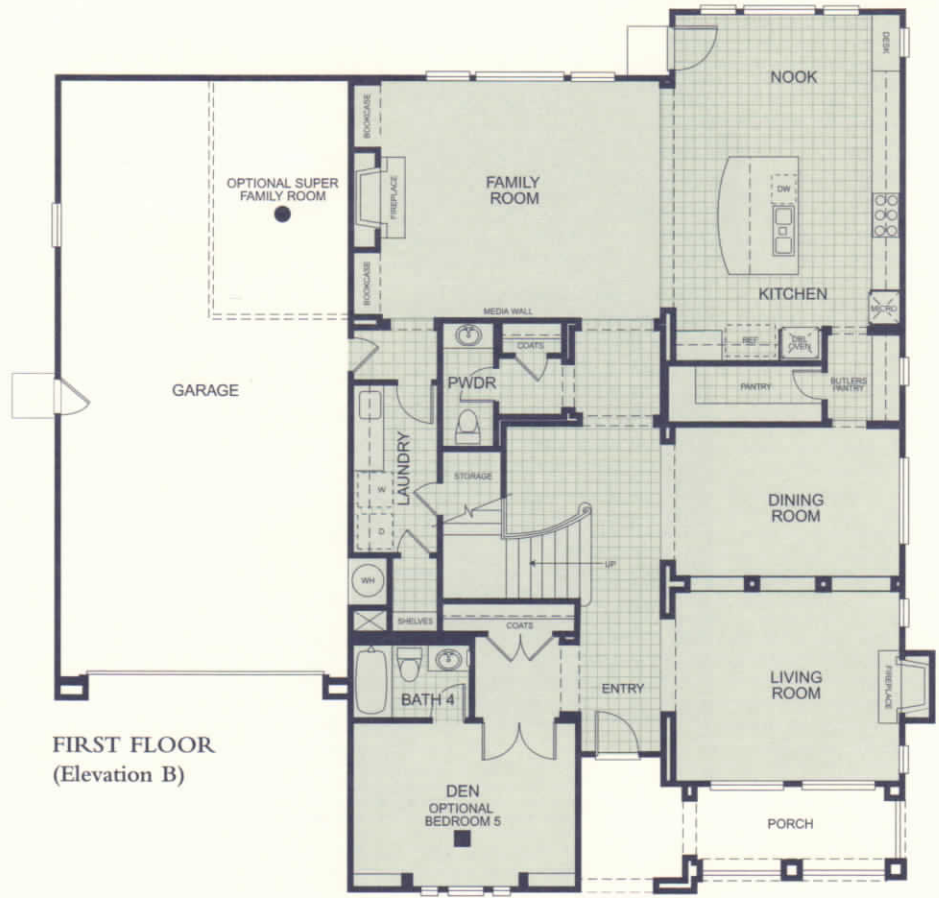

THE ESSEX

Residence Two
 4 Bedrooms, 4-1/2 Baths, Den
 Optional Bedroom Five, Optional Super Family Room,
 Optional Retreat, Optional Bonus Room
 Approx. 3,900 Square Feet

Optional Bedroom 5

Optional Super Family Room
 (in Lieu of Fourth-Car Garage Space)
 Adds Approx. 173 Square Feet

Elevation A

Elevation B - Modeled

Artists' conceptions of floor plans and elevations.

Optional Bonus Room
Adds Approx. 305 Square Feet

Optional Retreat

SECOND FLOOR
(Elevation B)

Elevation C