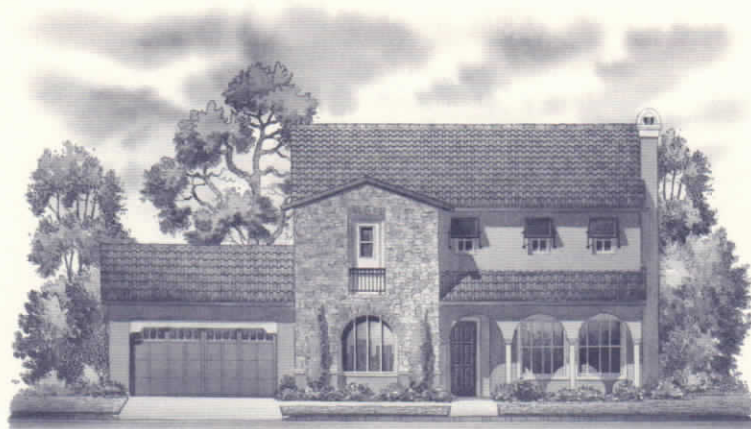

THE ESSEX

Residence Two
 4 Bedrooms, 4-1/2 Baths, Den
 Optional Bedroom Five, Optional Super Family Room,
 Optional Retreat, Optional Bonus Room
 Approx. 3,900 Square Feet

Optional Bedroom 5

Optional Super Family Room
 (in Lieu of Fourth-Car Garage Space)
 Adds Approx. 173 Square Feet

Elevation A

Elevation B - Modeled

Artists' conceptions of floor plans and elevations.

Optional Bonus Room
Adds Approx. 305 Square Feet

Optional Retreat

SECOND FLOOR
(Elevation B)

Elevation C