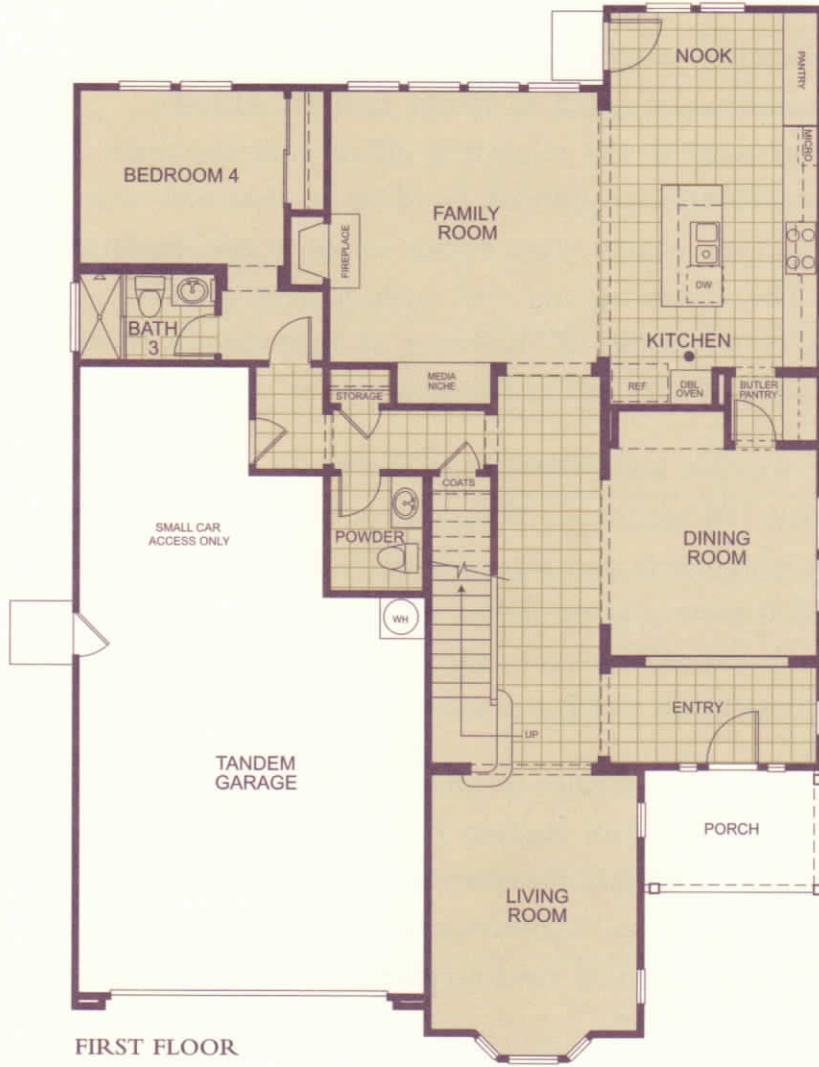

THE ELM

Residence Two
 4 Bedrooms, 3-1/2 Baths,
 Butler's Pantry and Optional Walk-In Linen/Storage
 Approx. 2,746 Square Feet

FIRST FLOOR
 (Elevation A)

Walk In Pantry Option

Elevation A - modeled

Elevation B

Walk-In Linen/Storage Option

SECOND FLOOR
(Elevation A)

Elevation C