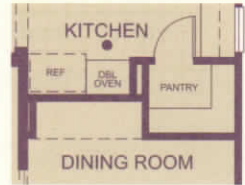

THE ELM

Residence Two
 4 Bedrooms, 3-1/2 Baths,
 Butler's Pantry and Optional Walk-In Linen/Storage
 Approx. 2,746 Square Feet

FIRST FLOOR
 (Elevation A)

Walk In Pantry Option

Elevation A - modeled

Elevation B

Walk-In Linen/Storage Option

SECOND FLOOR
(Elevation A)

Elevation C