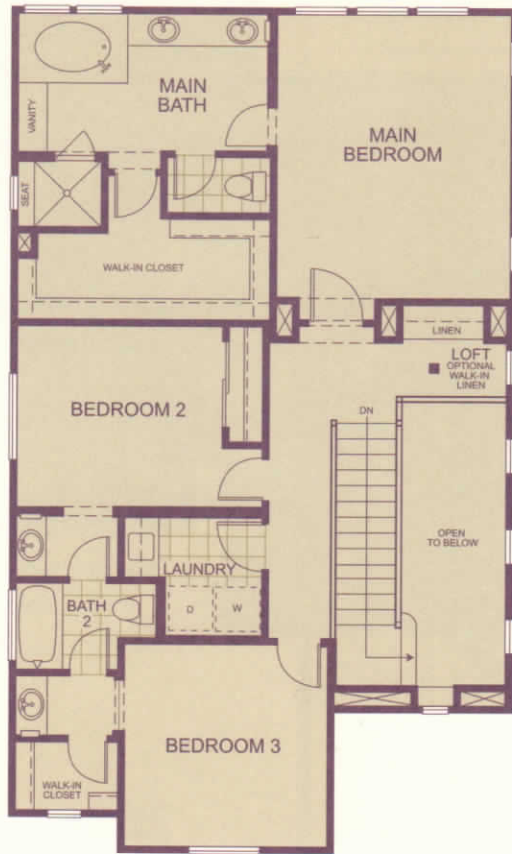

THE ELM

Residence Two
 4 Bedrooms, 3-1/2 Baths,
 Butler's Pantry and Optional Walk-In Linen/Storage
 Approx. 2,746 Square Feet

FIRST FLOOR
 (Elevation A)

Walk In Pantry Option

Elevation A - modeled

Elevation B

Walk-In Linen/Storage Option

SECOND FLOOR
(Elevation A)

Elevation C