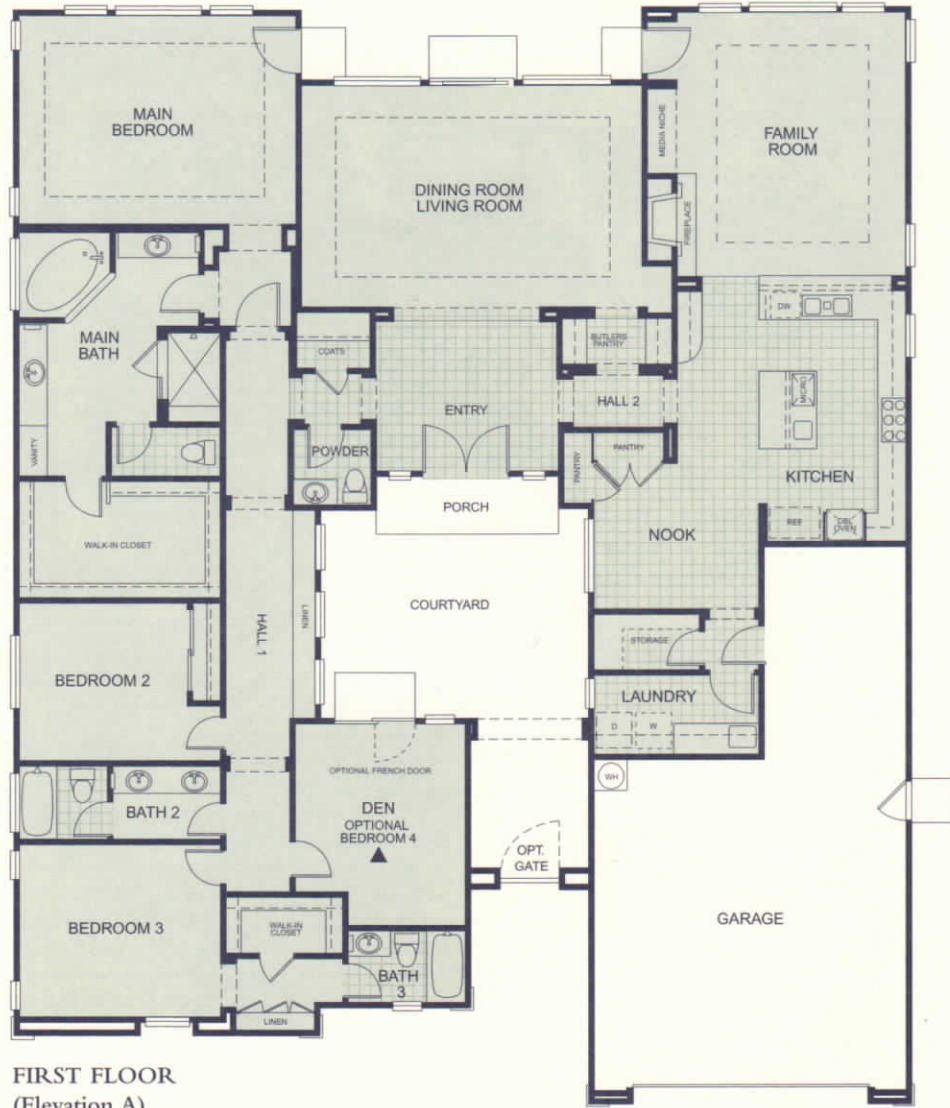

THE DANBURY

Residence One
 3 Bedrooms, 3-1/2 Baths, Den
 Optional Bedroom Four
 Approx. 3,182 Square Feet

Elevation A - Modeled

Elevation B

Optional Bedroom 4

Elevation C