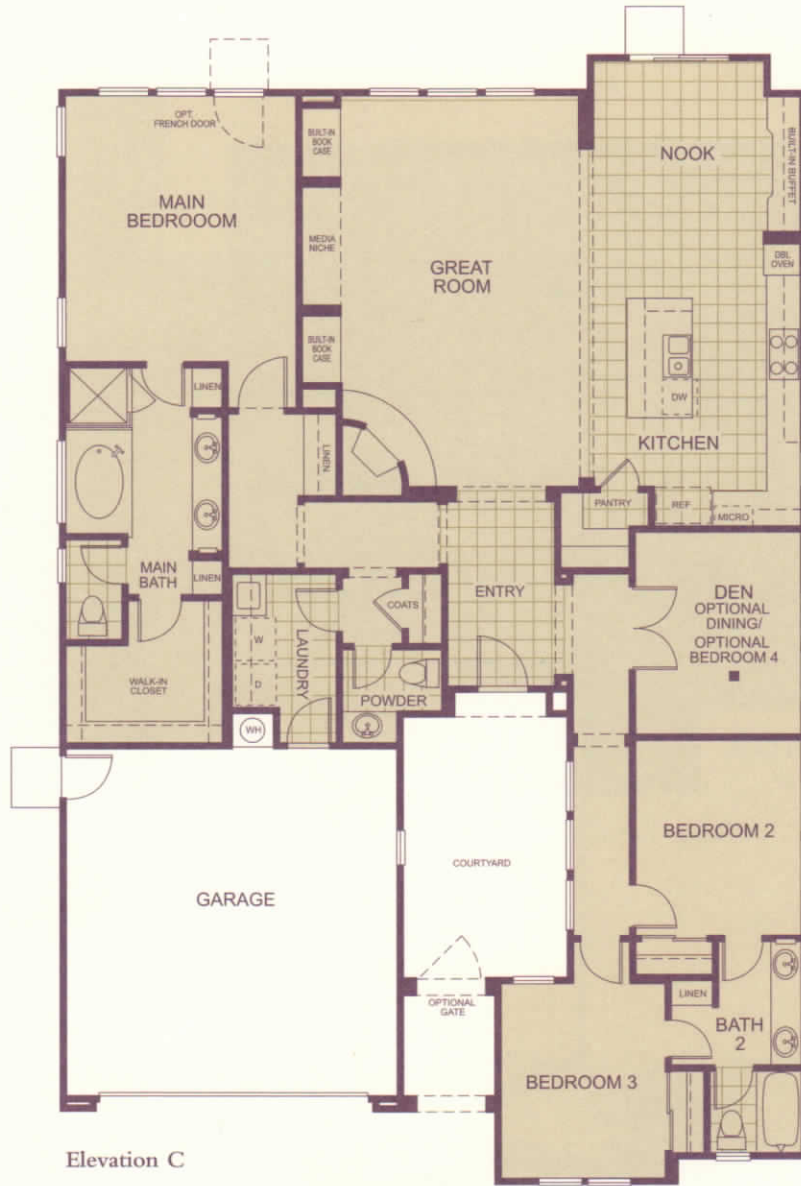

THE ALDER

Residence One
3 Bedrooms, 2-1/2 Baths, Den
Optional Dining Room/Bedroom 4
Approx. 2,162 Square Feet

Elevation C

Elevation A

Elevation B

Bedroom 4 Option
in lieu of Den

Dining Room with
Butler's Pantry Option
in lieu of Den
and walk-in Pantry

Elevation C - modeled