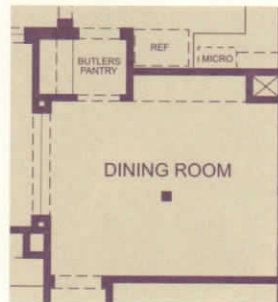

THE ALDER

Residence One
3 Bedrooms, 2-1/2 Baths, Den
Optional Dining Room/Bedroom 4
Approx. 2,162 Square Feet

Elevation C

Elevation A

Elevation B

Bedroom 4 Option
in lieu of Den

Dining Room with
Butler's Pantry Option
in lieu of Den
and walk-in Pantry